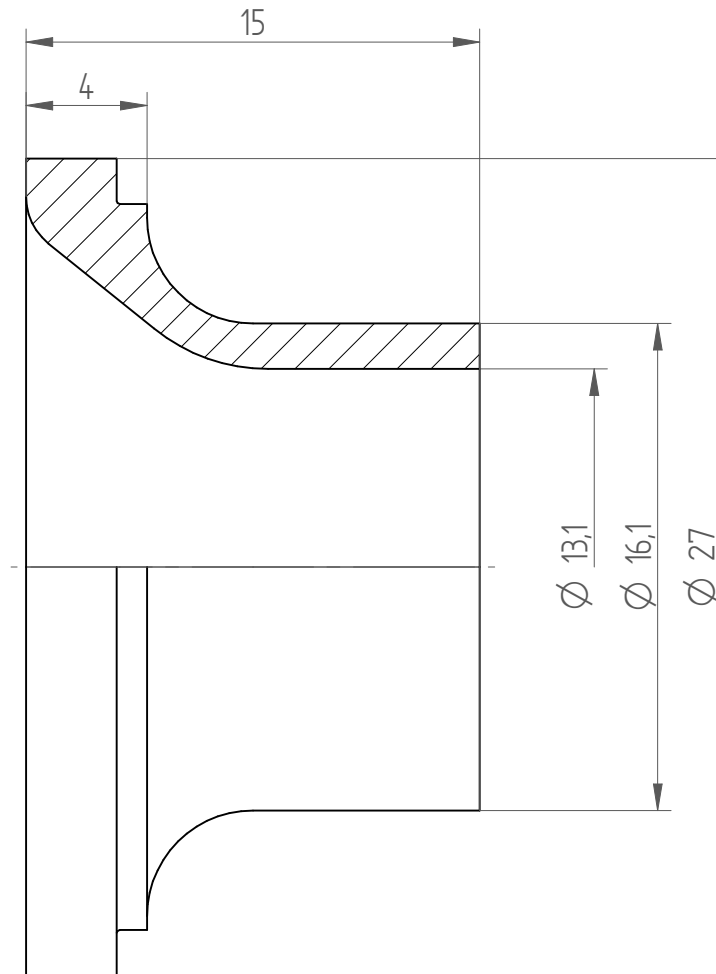

Swiss
Precision
Tools

REGO-FIX®

REGO-FIX AG
Obermattweg 60
4456 Tenniken / Switzerland

Phone +41 61 976 14 66
Fax +41 61 976 14 14
www.rego-fix.com

This is a non-controlled copy. All information given herein is subject to change without notice

The information given herein has been carefully checked and is believed to be correct. REGO-FIX, however, assumes no responsibility or liability for any errors, inaccuracies or omissions that may appear in this drawing

This document is subject to copyright laws. No part of this document may be reproduced or transmitted in any form or any means, electronic or mechanic, for any purpose, without the express written permission of REGO-FIX

Type : KS_ER32_D1/2"
Part No. : 393231270
Date : 15.09.2014
Scale : 4:1